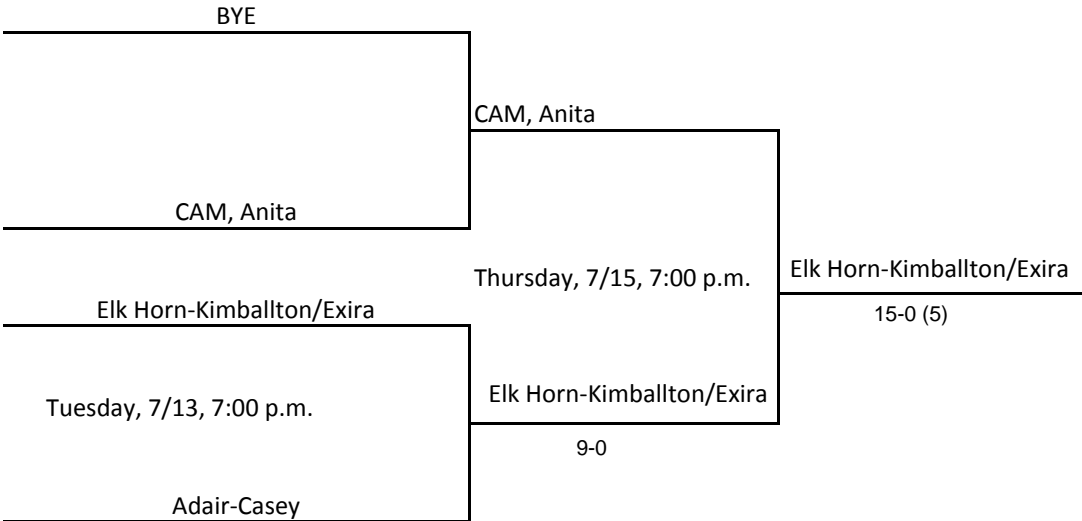

IOWA HIGH SCHOOL ATHLETIC ASSOCIATION

PO BOX 10

BOONE, IOWA 50036-0010

Pairings and Schedule of Tournament Played

2010 BASEBALL TOURNAMENT

CLASS: 1A

DISTRICT: #15

SUBSTATE: #8

DISTRICT DATES & MANAGERS: @ ADAIR-CASEY; 7/13, 7/15; GLENN ANDERSON, AD
@ COON RAPIDS- BAYARD; 7/13, 7/15, 7/17; KENT HALSTEAD, AD

@ Adair-Casey