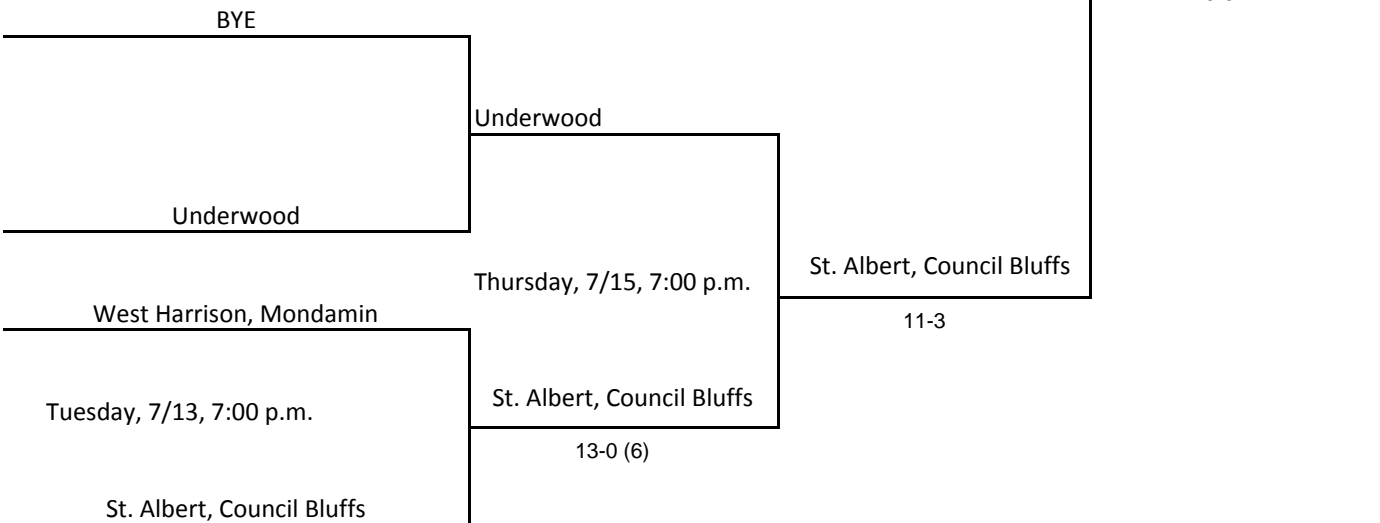

@ A-H-S-T, Avoca

@ St. Albert, Council Bluffs

Above pairings and time schedule established as directed by the Board of Control

IOWA HIGH SCHOOL ATHLETIC ASSOCIATION

PO BOX 10

BOONE, IOWA 50036-0010

Pairings and Schedule of Tournament Played