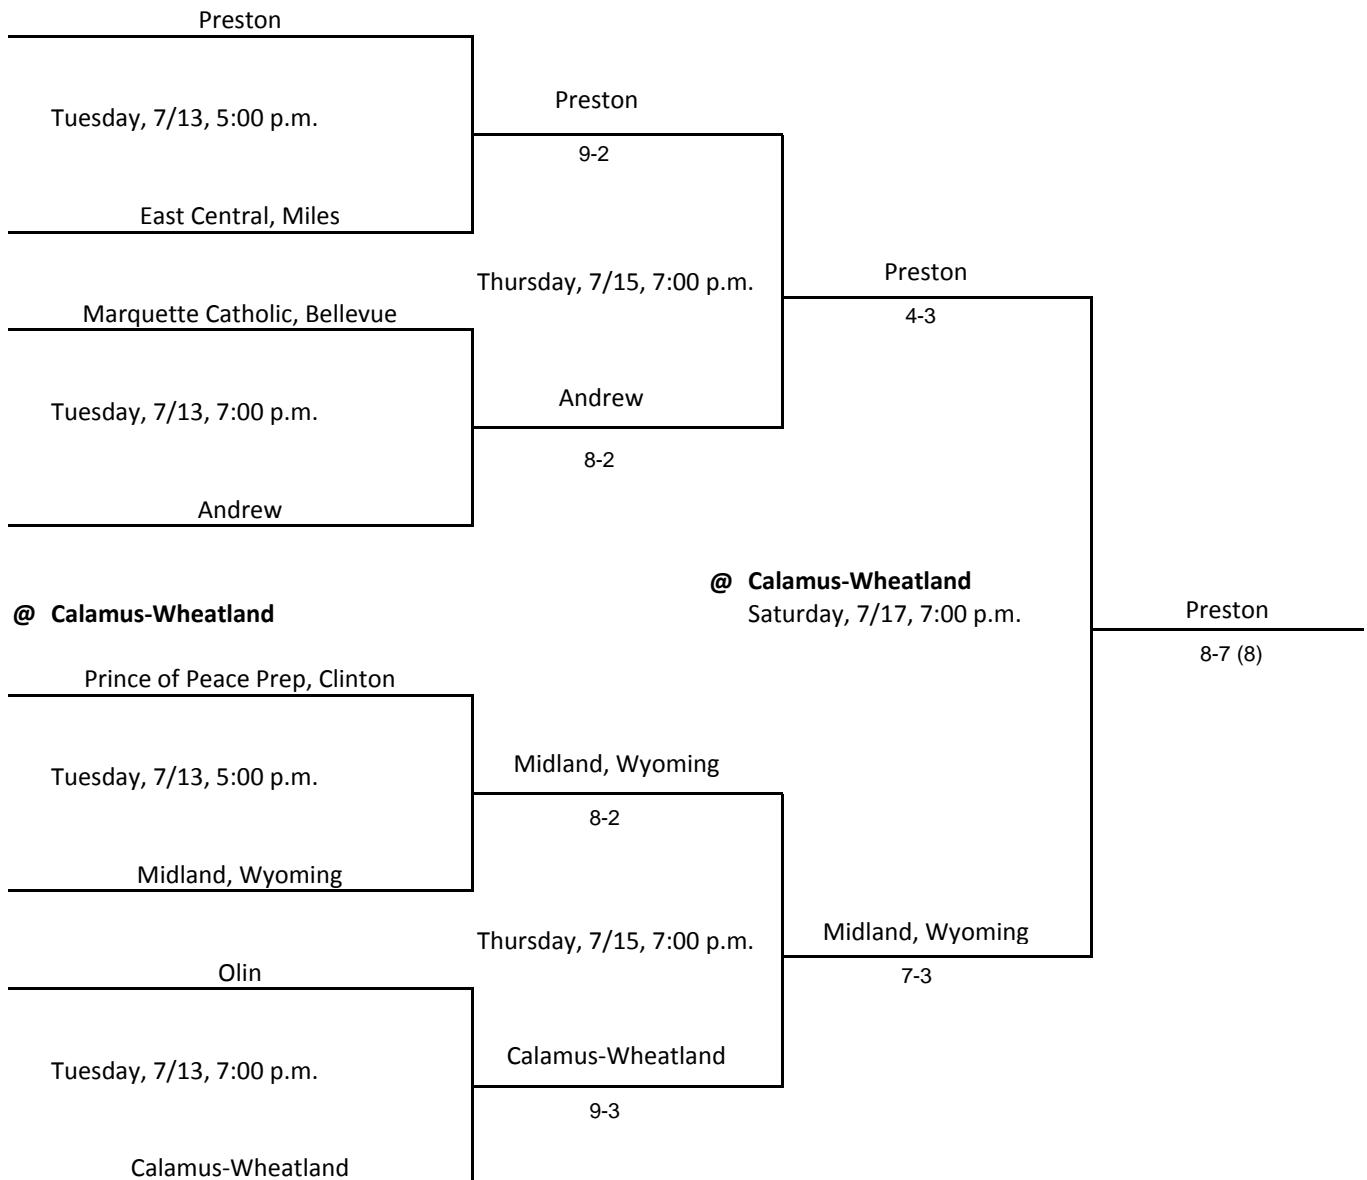

@ Marquette Catholic, Bellevue

Above pairings and time schedule established as directed by the Board of Control

IOWA HIGH SCHOOL ATHLETIC ASSOCIATION

PO BOX 10

BOONE, IOWA 50036-0010

Pairings and Schedule of Tournament Played