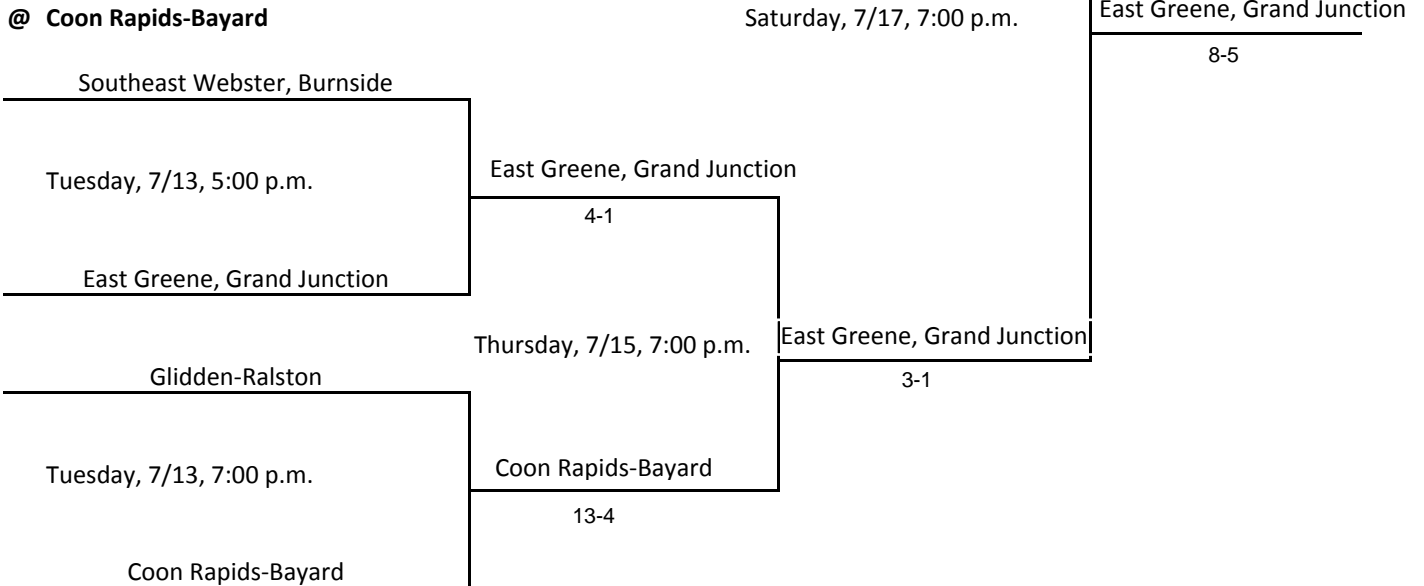

@ Coon Rapids-Bayard

Saturday, 7/17, 7:00 p.m.

Above pairings and time schedule established as directed by the Board of Control