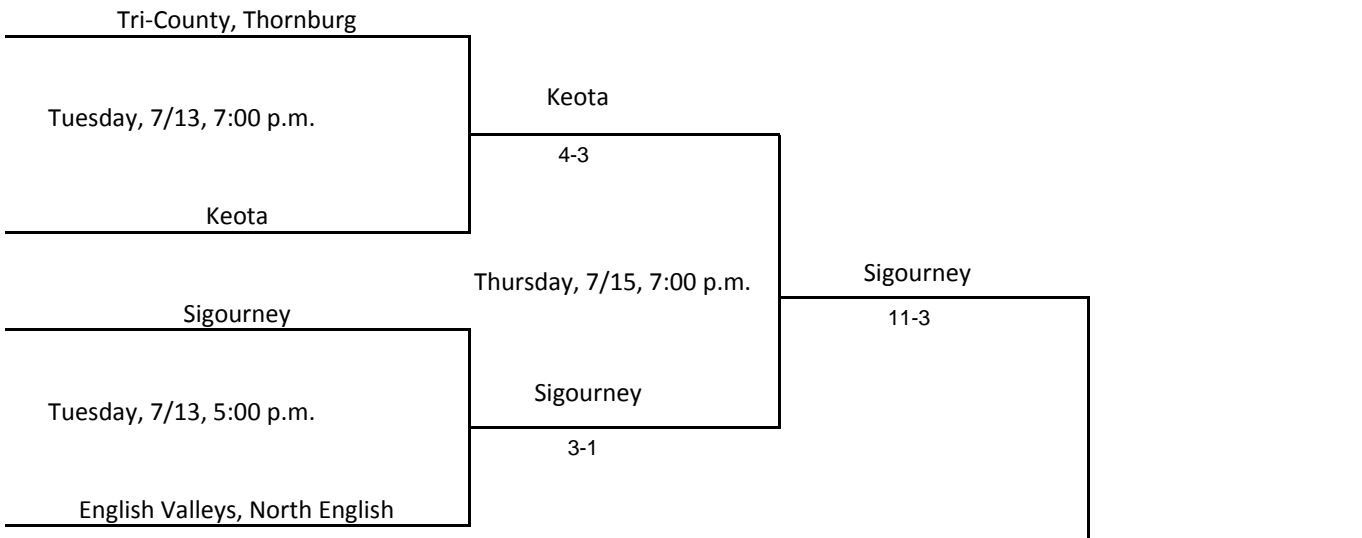

@ Tri-County, Thornburg

@ Montezuma

Above pairings and time schedule established as directed by the Board of Control

IOWA HIGH SCHOOL ATHLETIC ASSOCIATION

PO BOX 10

BOONE, IOWA 50036-0010

Pairings and Schedule of Tournament Played