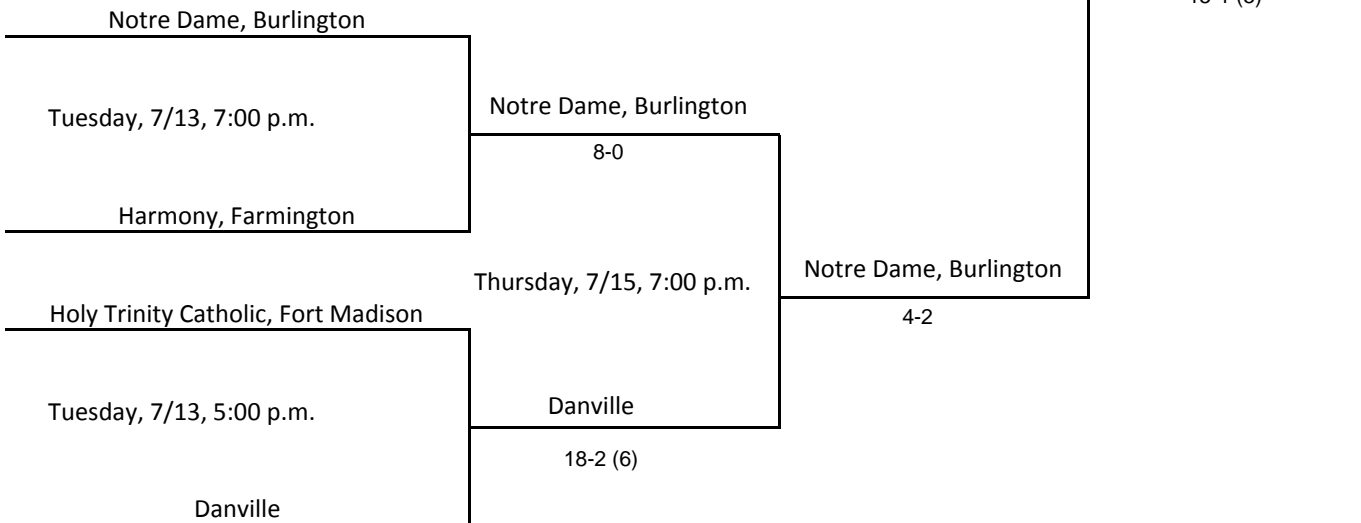

@ Notre Dame, Burlington

@ Mount Pleasant

Saturday, 7/17, 7:00 p.m.

Above pairings and time schedule established as directed by the Board of Control