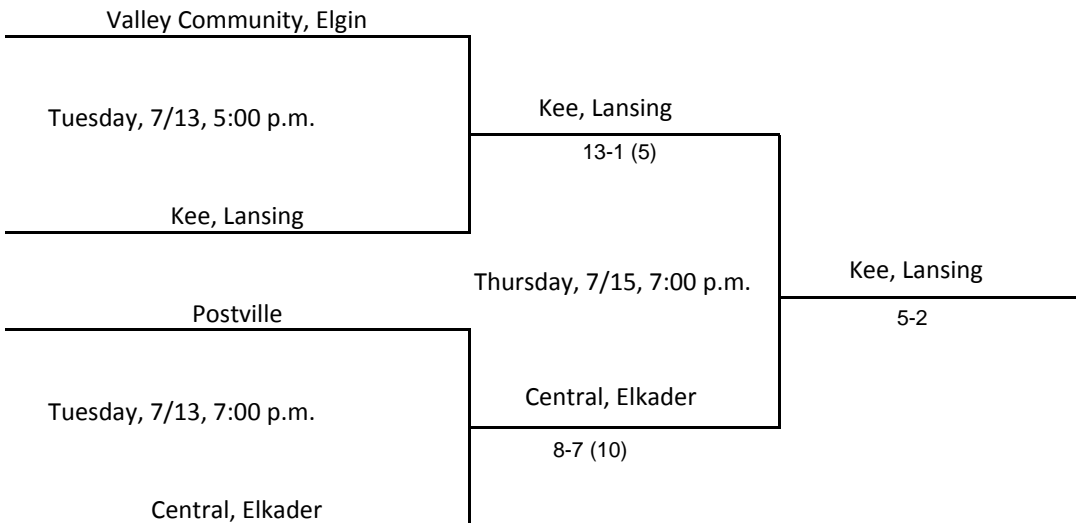

2010 BASEBALL TOURNAMENT

CLASS: 1A

DISTRICT: #5

SUBSTATE: #3

DISTRICT DATES & MANAGERS: @ POSTVILLE; 7/13, 7/15; TERESA BERG, AD

@ EAST BUCHANAN, WINTHROP; 7/13, 7/15, 7/17; PAT SCHLOSS, AD

@ Postville

@ East Buchanan, Winthrop