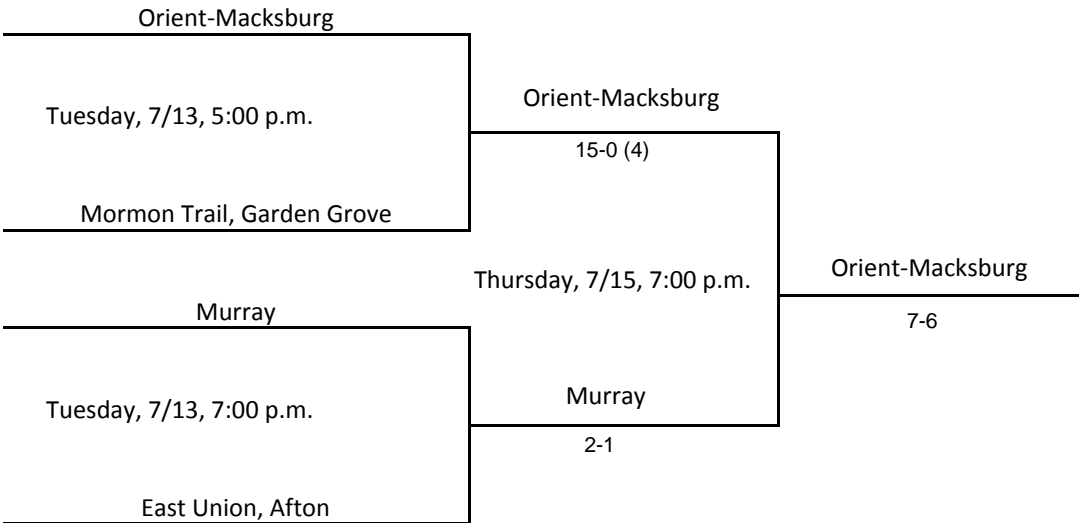

2010 BASEBALL TOURNAMENT

CLASS: 1A

DISTRICT: #12

SUBSTATE: #6

DISTRICT DATES & MANAGERS: @ MURRAY; 7/13, 7/15; JERRY SHIELDS, AD
@ BEDFORD; 7/13, 7/15, 7/17; KEVIN BLUNT, AD

@ Murray

@ Bedford

Above pairings and time schedule established as directed by the Board of Control