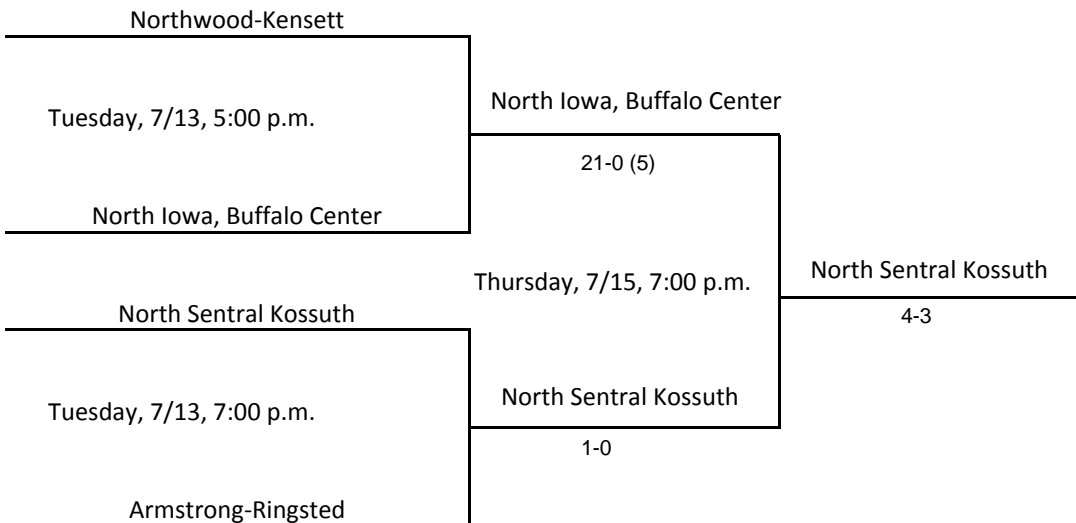

IOWA HIGH SCHOOL ATHLETIC ASSOCIATION

PO BOX 10

BOONE, IOWA 50036-0010

Pairings and Schedule of Tournament Played

2010 BASEBALL TOURNAMENT

CLASS: 1A

DISTRICT: #3

SUBSTATE: #2

DISTRICT DATES & MANAGERS: @ NORTH SENTRAL KOSSUTH (BANCROFT); 7/13, 7/15; CHAD SLAGLE, AD
@ BISHOP GARRIGAN, ALGONA; 7/13, 7/15, 7/17; RON PATTERSON, AD

@ North Sentral Kossuth (Bancroft)