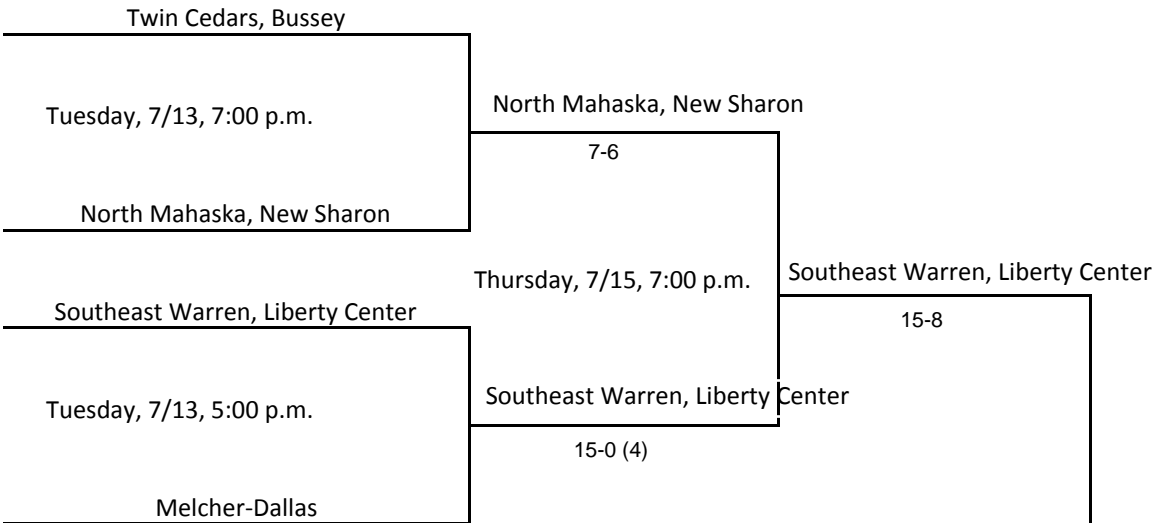

IOWA HIGH SCHOOL ATHLETIC ASSOCIATION

PO BOX 10

BOONE, IOWA 50036-0010

Pairings and Schedule of Tournament Played

2010 BASEBALL TOURNAMENT

CLASS: 1A

DISTRICT: #11

SUBSTATE: #6

DISTRICT DATES & MANAGERS: @ TWIN CEDARS, BUSSEY; 7/13, 7/15, 7/17; JUSTIN NOLTE, AD
@ MORAVIA; 7/13, 7/15; JERALD HARTER, AD

@ Twin Cedars, Bussey