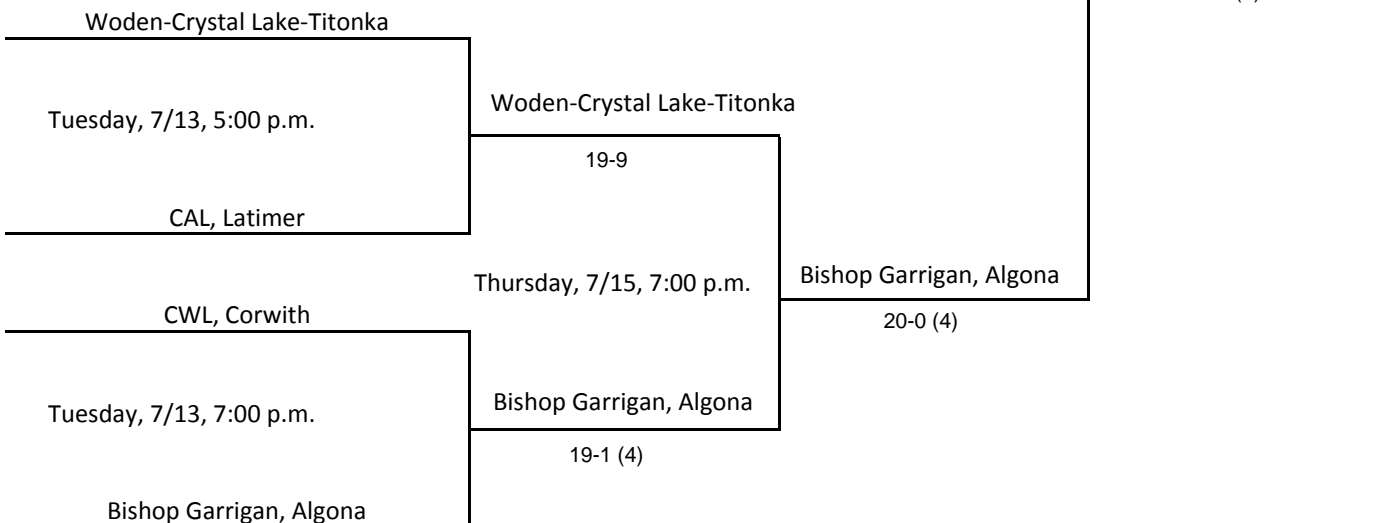

@ Bishop Garrigan, Algona

@ Bishop Garrigan, Algona
Saturday, 7/17, 7:00 p.m.

Above pairings and time schedule established as directed by the Board of Control