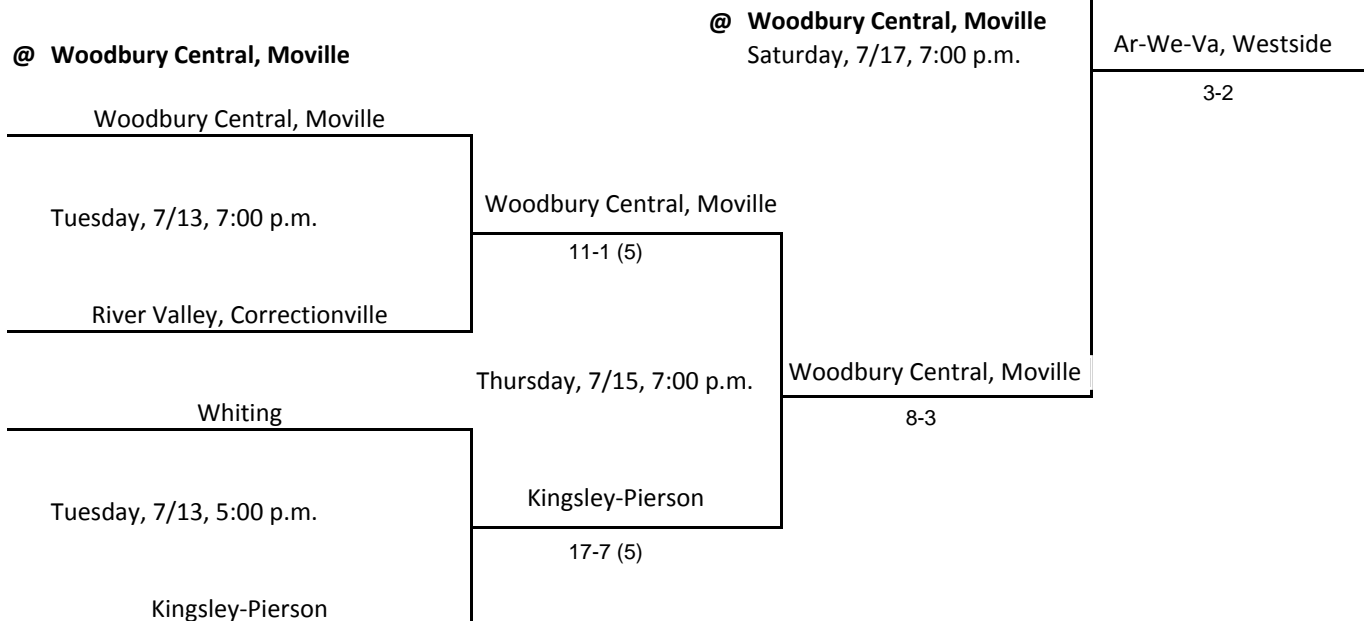

@ Boyer Valley, Dunlap

@ Woodbury Central, Moville

Above pairings and time schedule established as directed by the Board of Control