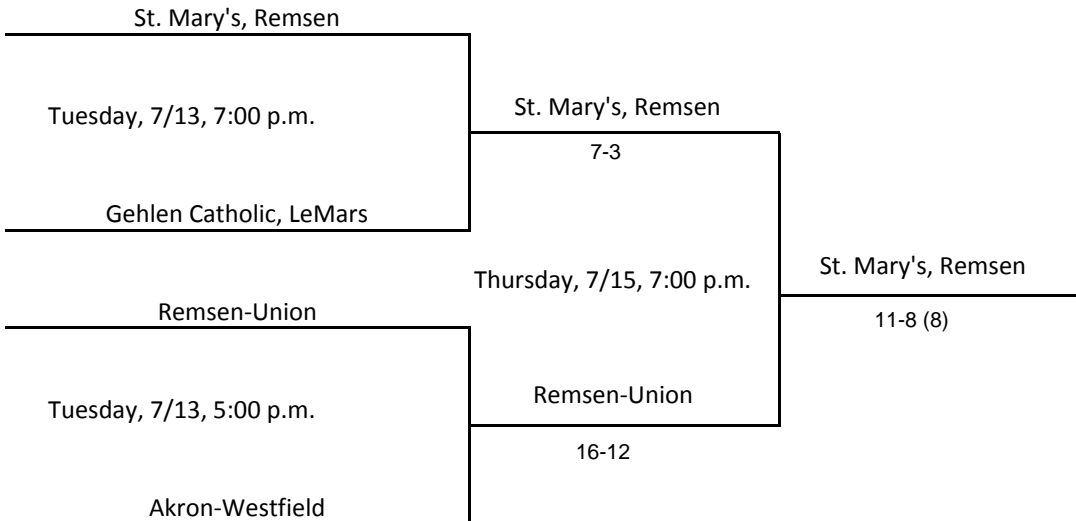

@ St. Mary's, Remsen

@ St. Mary, Storm Lake

Above pairings and time schedule established as directed by the Board of Control

IOWA HIGH SCHOOL ATHLETIC ASSOCIATION

PO BOX 10

BOONE, IOWA 50036-0010

Pairings and Schedule of Tournament Played