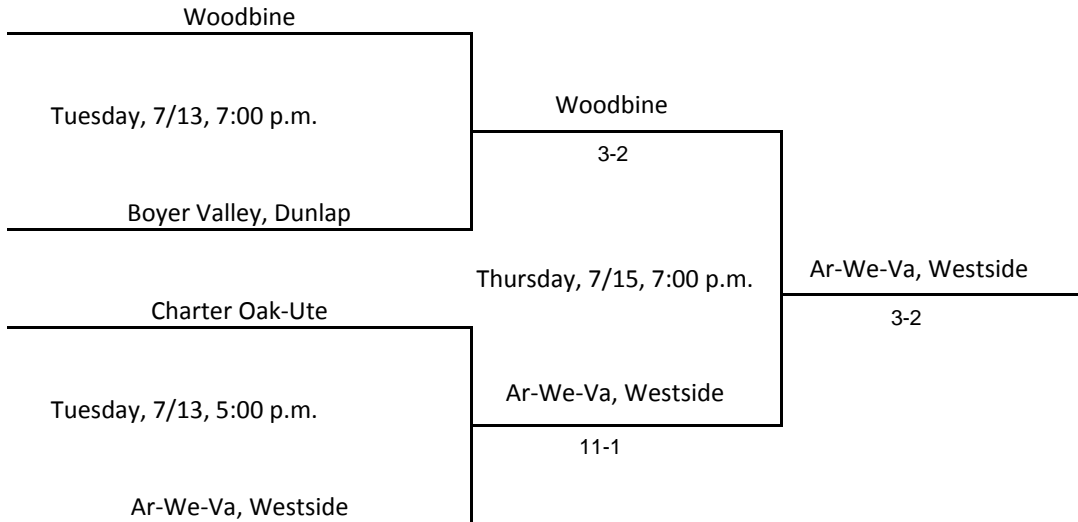

@ Boyer Valley, Dunlap

@ Woodbury Central, Moville

Above pairings and time schedule established as directed by the Board of Control