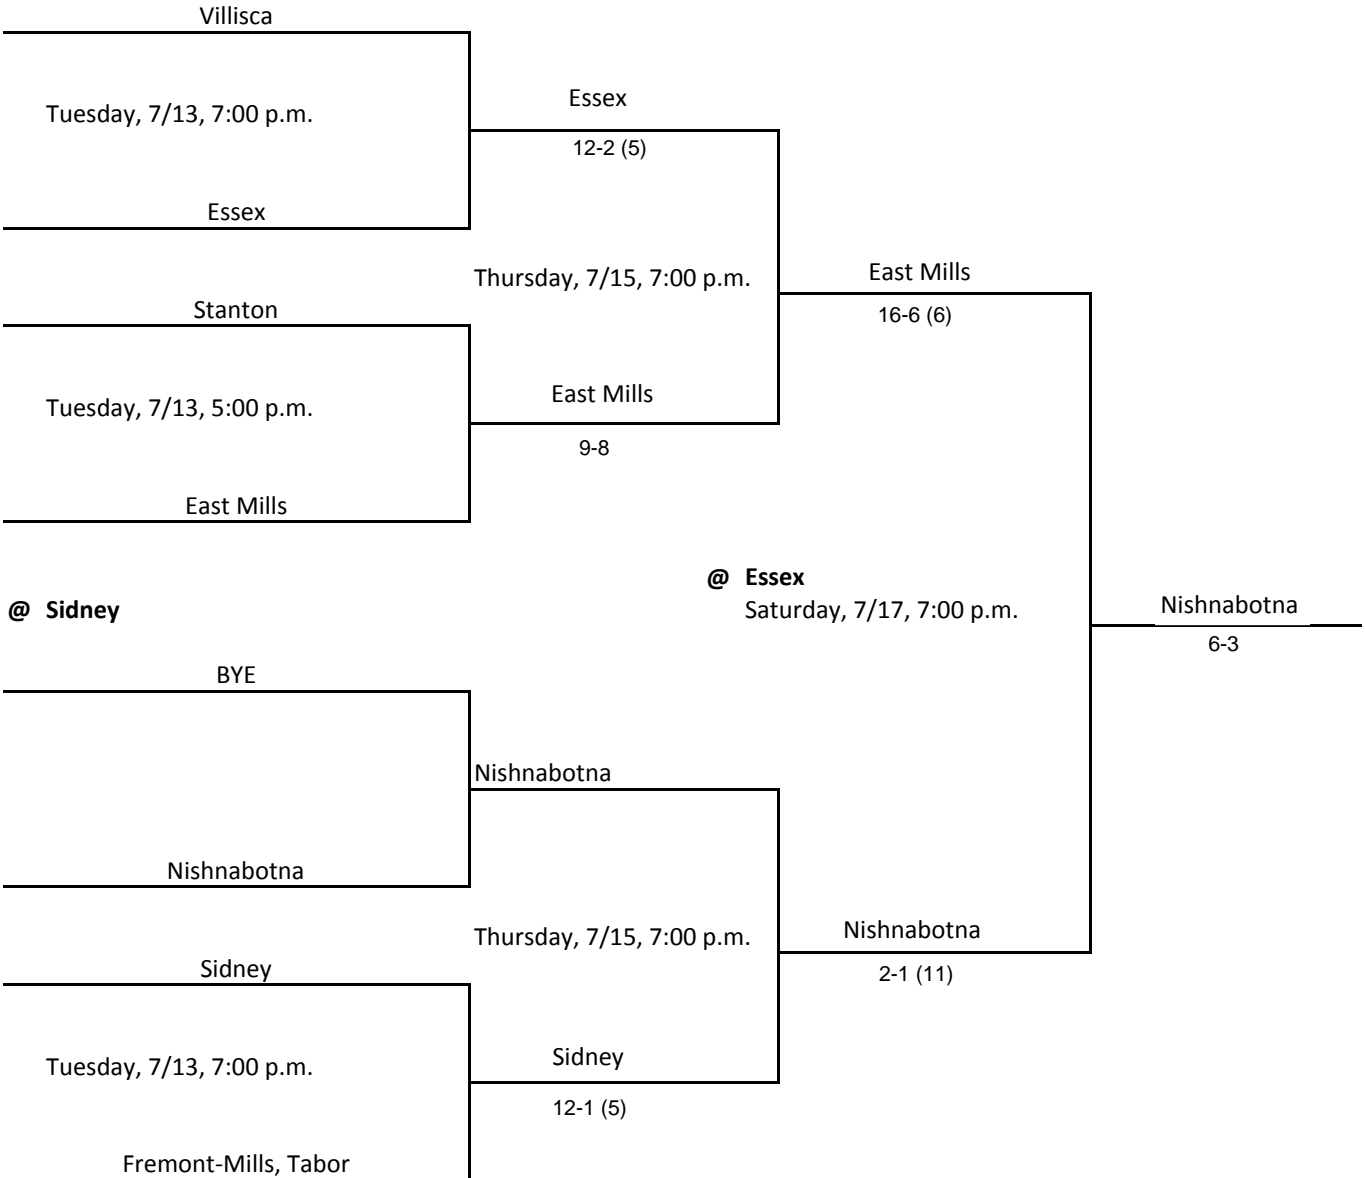

IOWA HIGH SCHOOL ATHLETIC ASSOCIATION

PO BOX 10

BOONE, IOWA 50036-0010

Pairings and Schedule of Tournament Played

2010 BASEBALL TOURNAMENT

CLASS: 1A

DISTRICT: #13

SUBSTATE: #7

DISTRICT DATES & MANAGERS: @ ESSEX; 7/13, 7/15, 7/17; ALLEN STUART, AD

@ SIDNEY; 7/13, 7/15; KENT LARSEN, AD

@ Essex

Above pairings and time schedule established as directed by the Board of Control