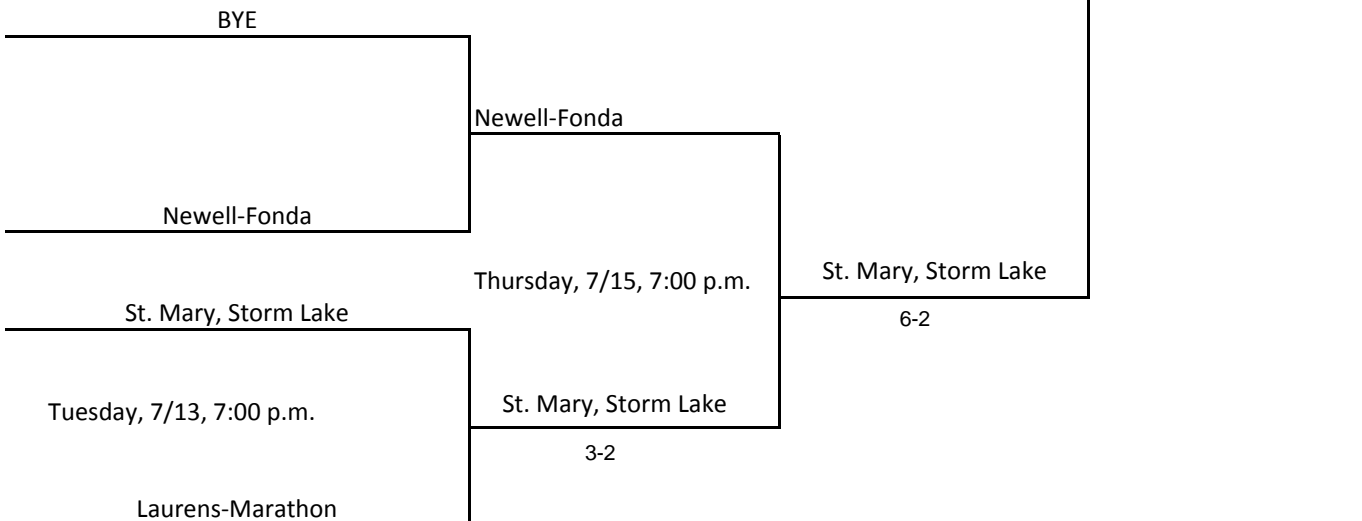

@ St. Mary's, Remsen

@ St. Mary, Storm Lake

Above pairings and time schedule established as directed by the Board of Control

IOWA HIGH SCHOOL ATHLETIC ASSOCIATION

PO BOX 10

BOONE, IOWA 50036-0010

Pairings and Schedule of Tournament Played