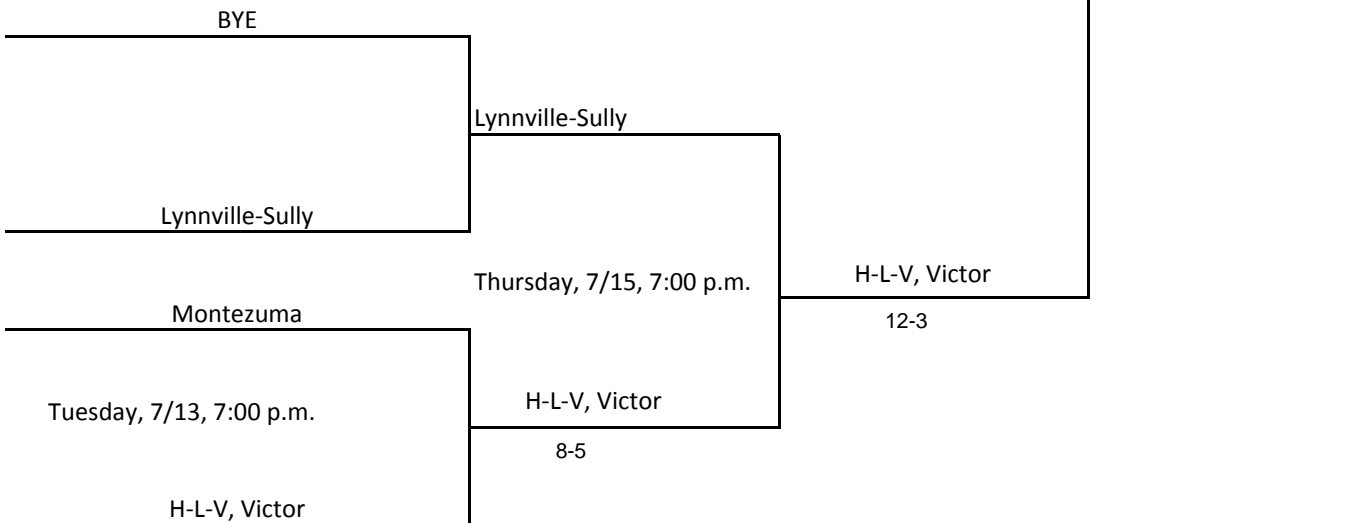

@ Tri-County, Thornburg

@ Montezuma

Above pairings and time schedule established as directed by the Board of Control

IOWA HIGH SCHOOL ATHLETIC ASSOCIATION

PO BOX 10

BOONE, IOWA 50036-0010

Pairings and Schedule of Tournament Played