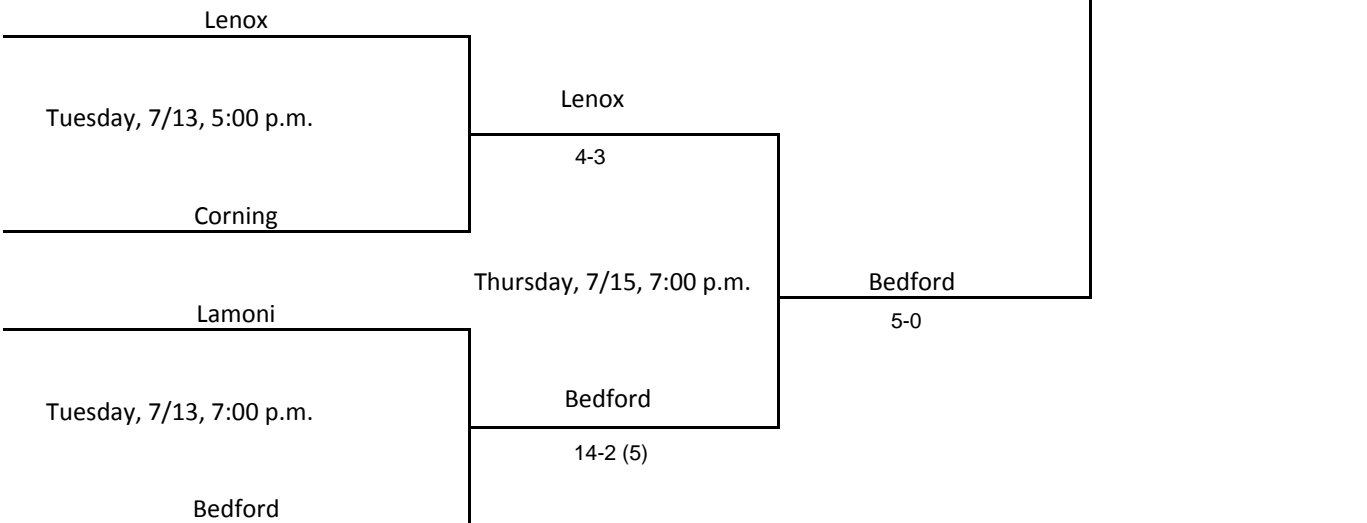

2010 BASEBALL TOURNAMENT

CLASS: 1A

DISTRICT: #12

SUBSTATE: #6

DISTRICT DATES & MANAGERS: @ MURRAY; 7/13, 7/15; JERRY SHIELDS, AD
@ BEDFORD; 7/13, 7/15, 7/17; KEVIN BLUNT, AD

@ Murray

@ Bedford

Above pairings and time schedule established as directed by the Board of Control